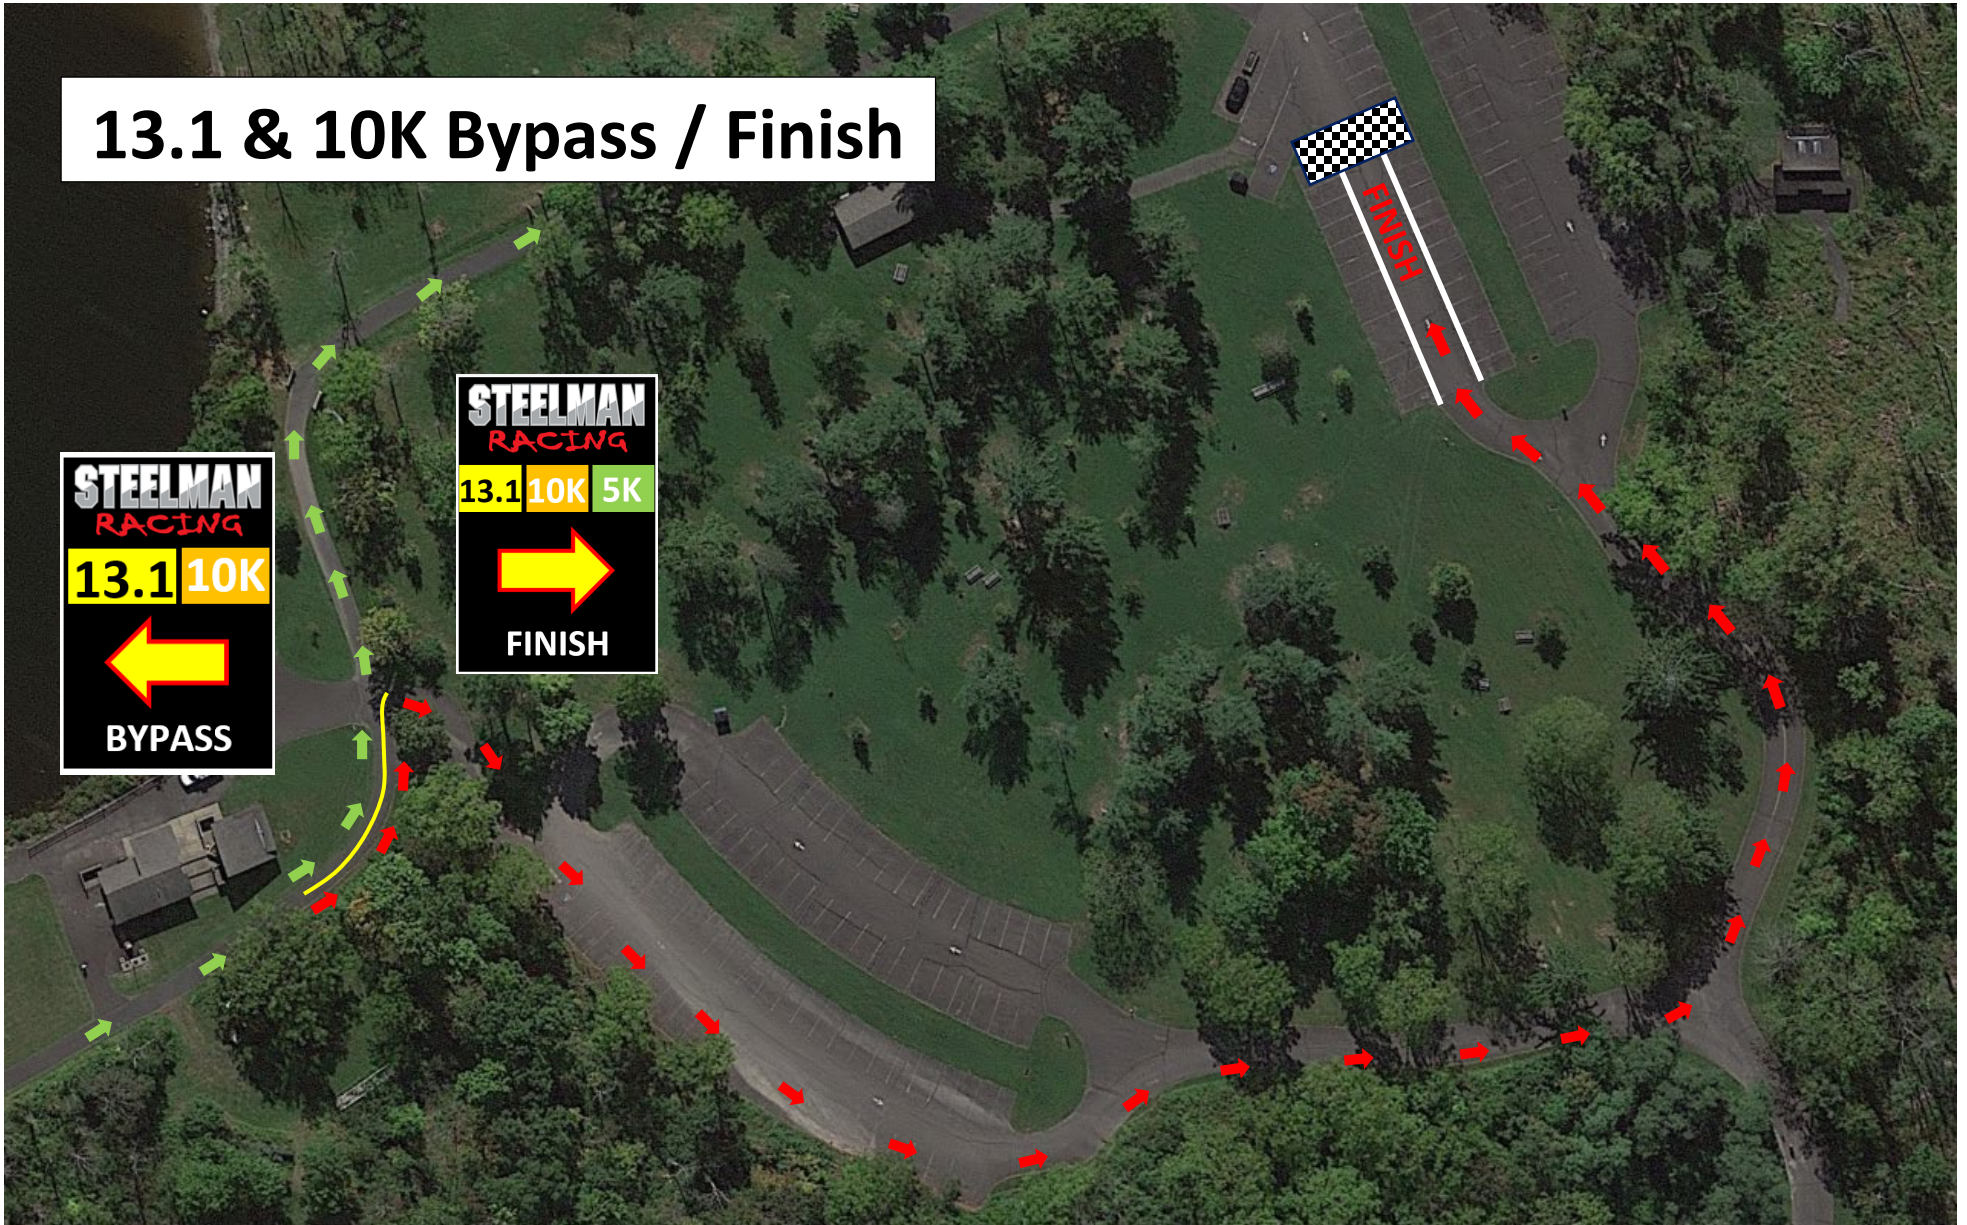

STEELMAN
RACING

Nockamixon
Disc Golf Course

Nockamixon
State Park

Marina Visitor Center

**ROCK THE
NOCK**

5K

10K

13.1
MILES

STEELMAN
RACING

5K Run Course = 1 loop

Key

★ Aid Station

■ Start

▣ Finish

↑ Course Direction

↑ Two-way trail use

Key

-  Aid Station
-  Start
-  Finish
-  Course Direction
-  Two-way trail use
-  Volunteer / Course Marshal

10K & 13.1 Bypass

13.1 Run Course = 3 loops

Race Venue Map

Race Parking Lots 3 & 4

Nockamixon State
Park Swimming Pool

Reg. Tent

Flow of
traffic into
parking lots

Path access
to Start /
Finish area

13.1 & 10K Bypass / Finish

**STEELMAN
RACING**
13.1 10K
←
BYPASS

**STEELMAN
RACING**
13.1 10K 5K
→
FINISH