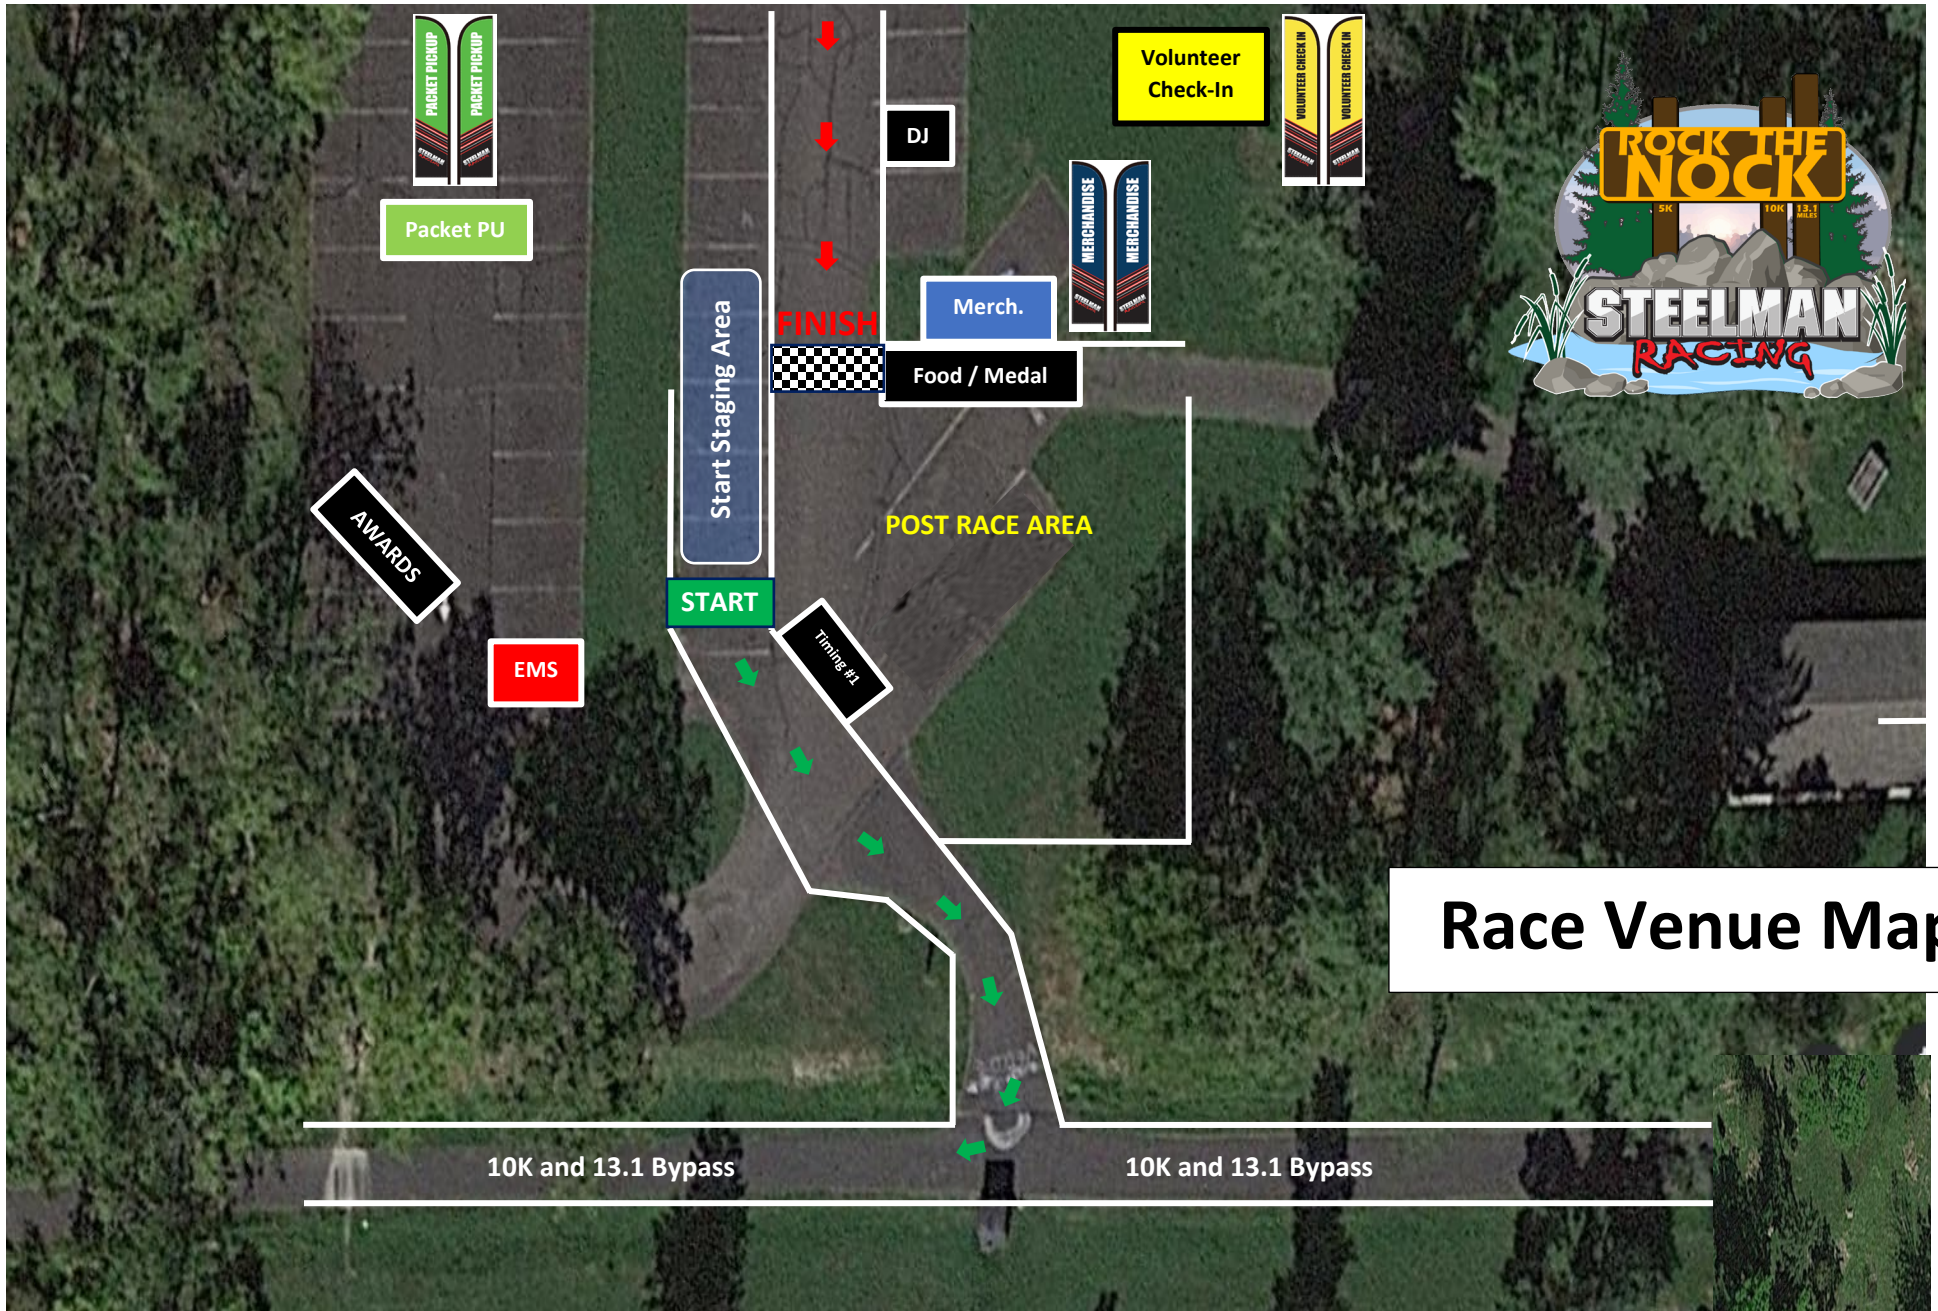

STEELMAN
RACING

Nockamixon
Disc Golf Course

Nockamixon
State Park

Marina Visitor Center

**ROCK THE
NOCK**

5K

10K

13.1
MILES

STEELMAN
RACING

5K Run Course = 1 loop

Key

★ Aid Station

■ Start

▣ Finish

↑ Course Direction

↑ Two-way trail use

Key

-  Aid Station
-  Start
-  Finish
-  Course Direction
-  Two-way trail use
-  Volunteer / Course Marshal

10K & 13.1 Bypass

13.1 Run Course = 3 loops

Race Venue Map

Race Parking Lots 3 & 4

Nockamixon State
Park Swimming Pool

Reg. Tent

Flow of
traffic into
parking lots

Path access
to Start /
Finish area

13.1 & 10K Bypass / Finish

**STEELMAN
RACING**
13.1 10K
←
BYPASS

**STEELMAN
RACING**
13.1 10K 5K
→
FINISH