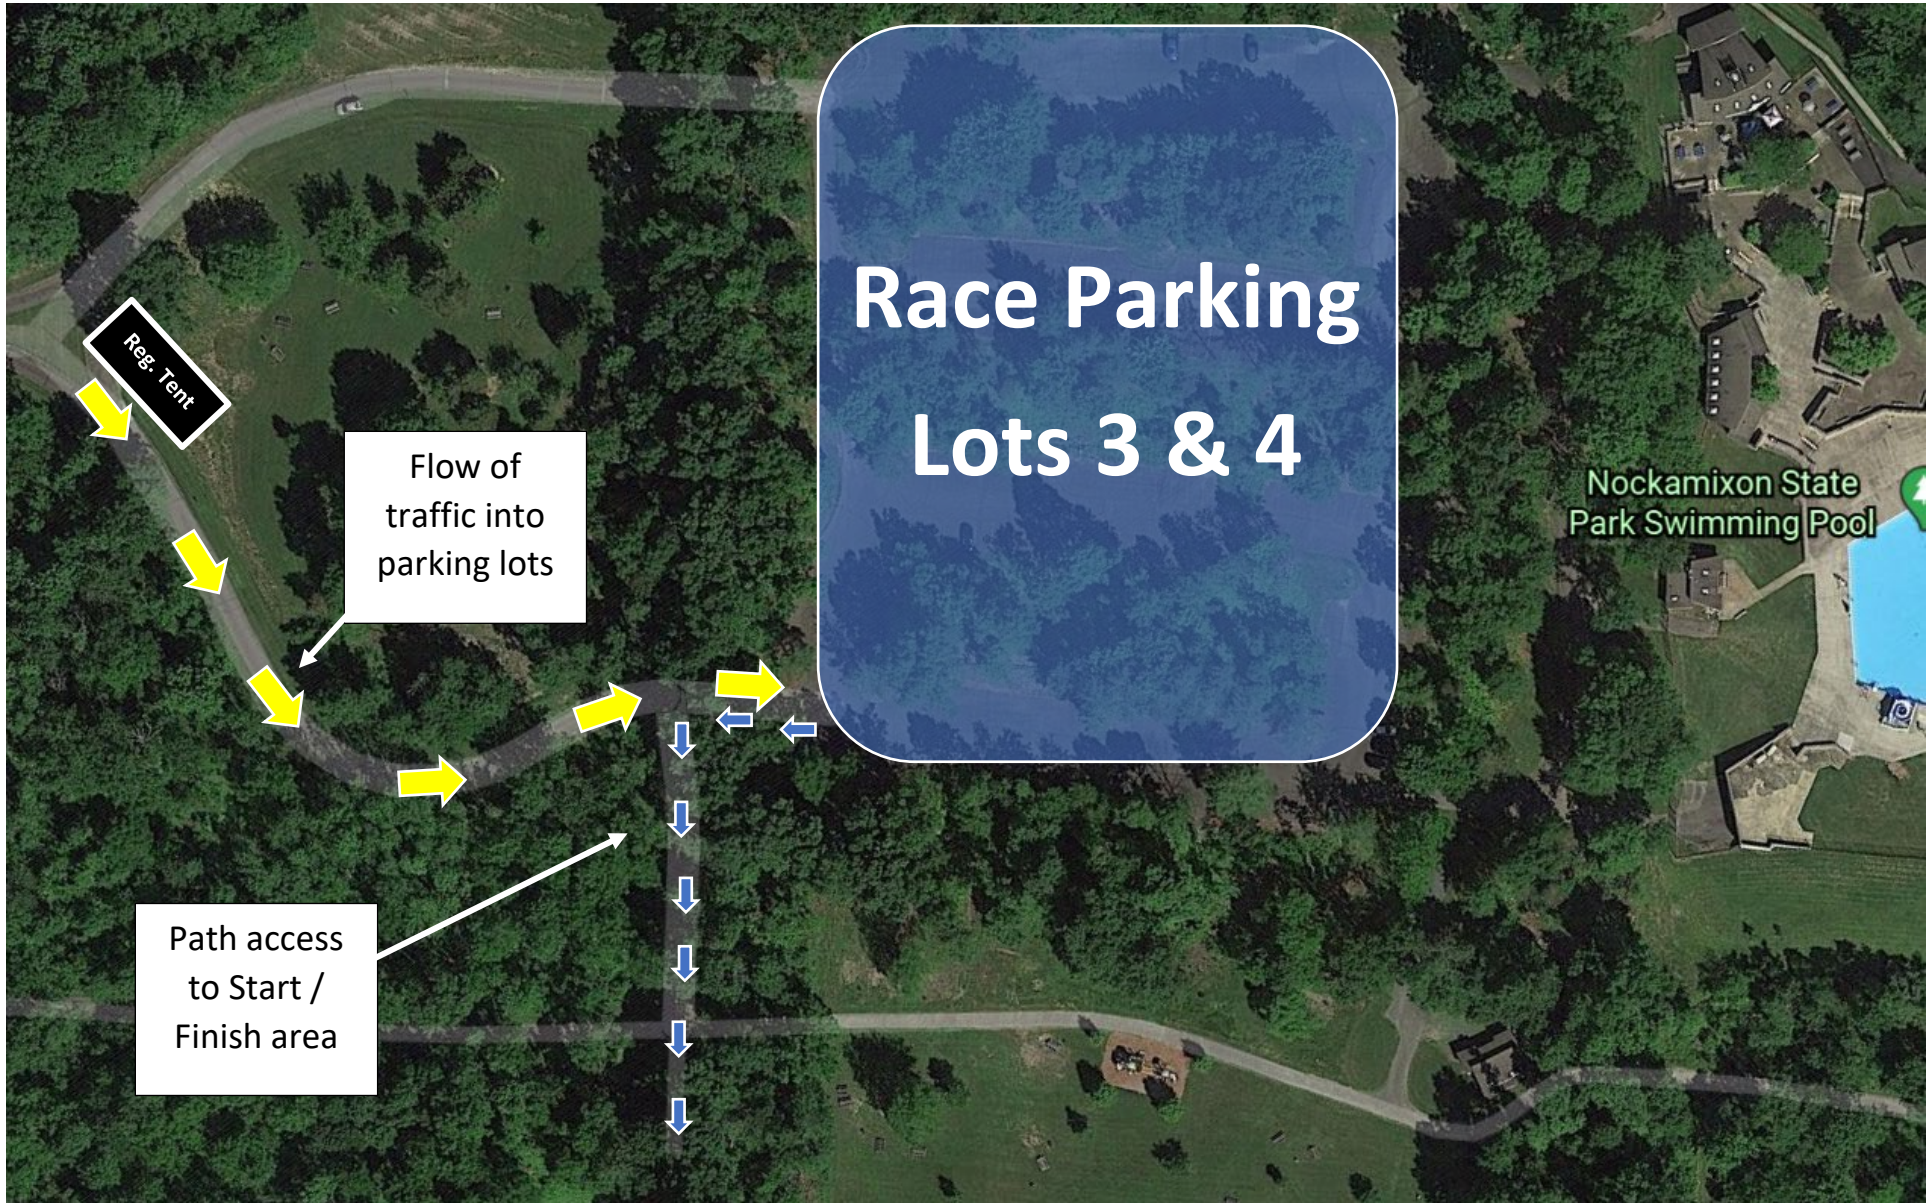

STEELMAN
RACING

5K Run Course = 1 loop

Key

★ Aid Station

■ Start

▣ Finish

↑ Course Direction

↑ Two-way trail use

Key

-  Aid Station
-  Start
-  Finish
-  Course Direction
-  Two-way trail use
-  Volunteer / Course Marshal

10K & 13.1 Bypass

13.1 Run Course = 3 loops

Race Venue Map

Race Parking Lots 3 & 4

Nockamixon State
Park Swimming Pool

Reg. Tent

Flow of
traffic into
parking lots

Path access
to Start /
Finish area

13.1 & 10K Bypass / Finish

**STEELMAN
RACING**
13.1 10K
←
BYPASS

**STEELMAN
RACING**
13.1 10K 5K
→
FINISH