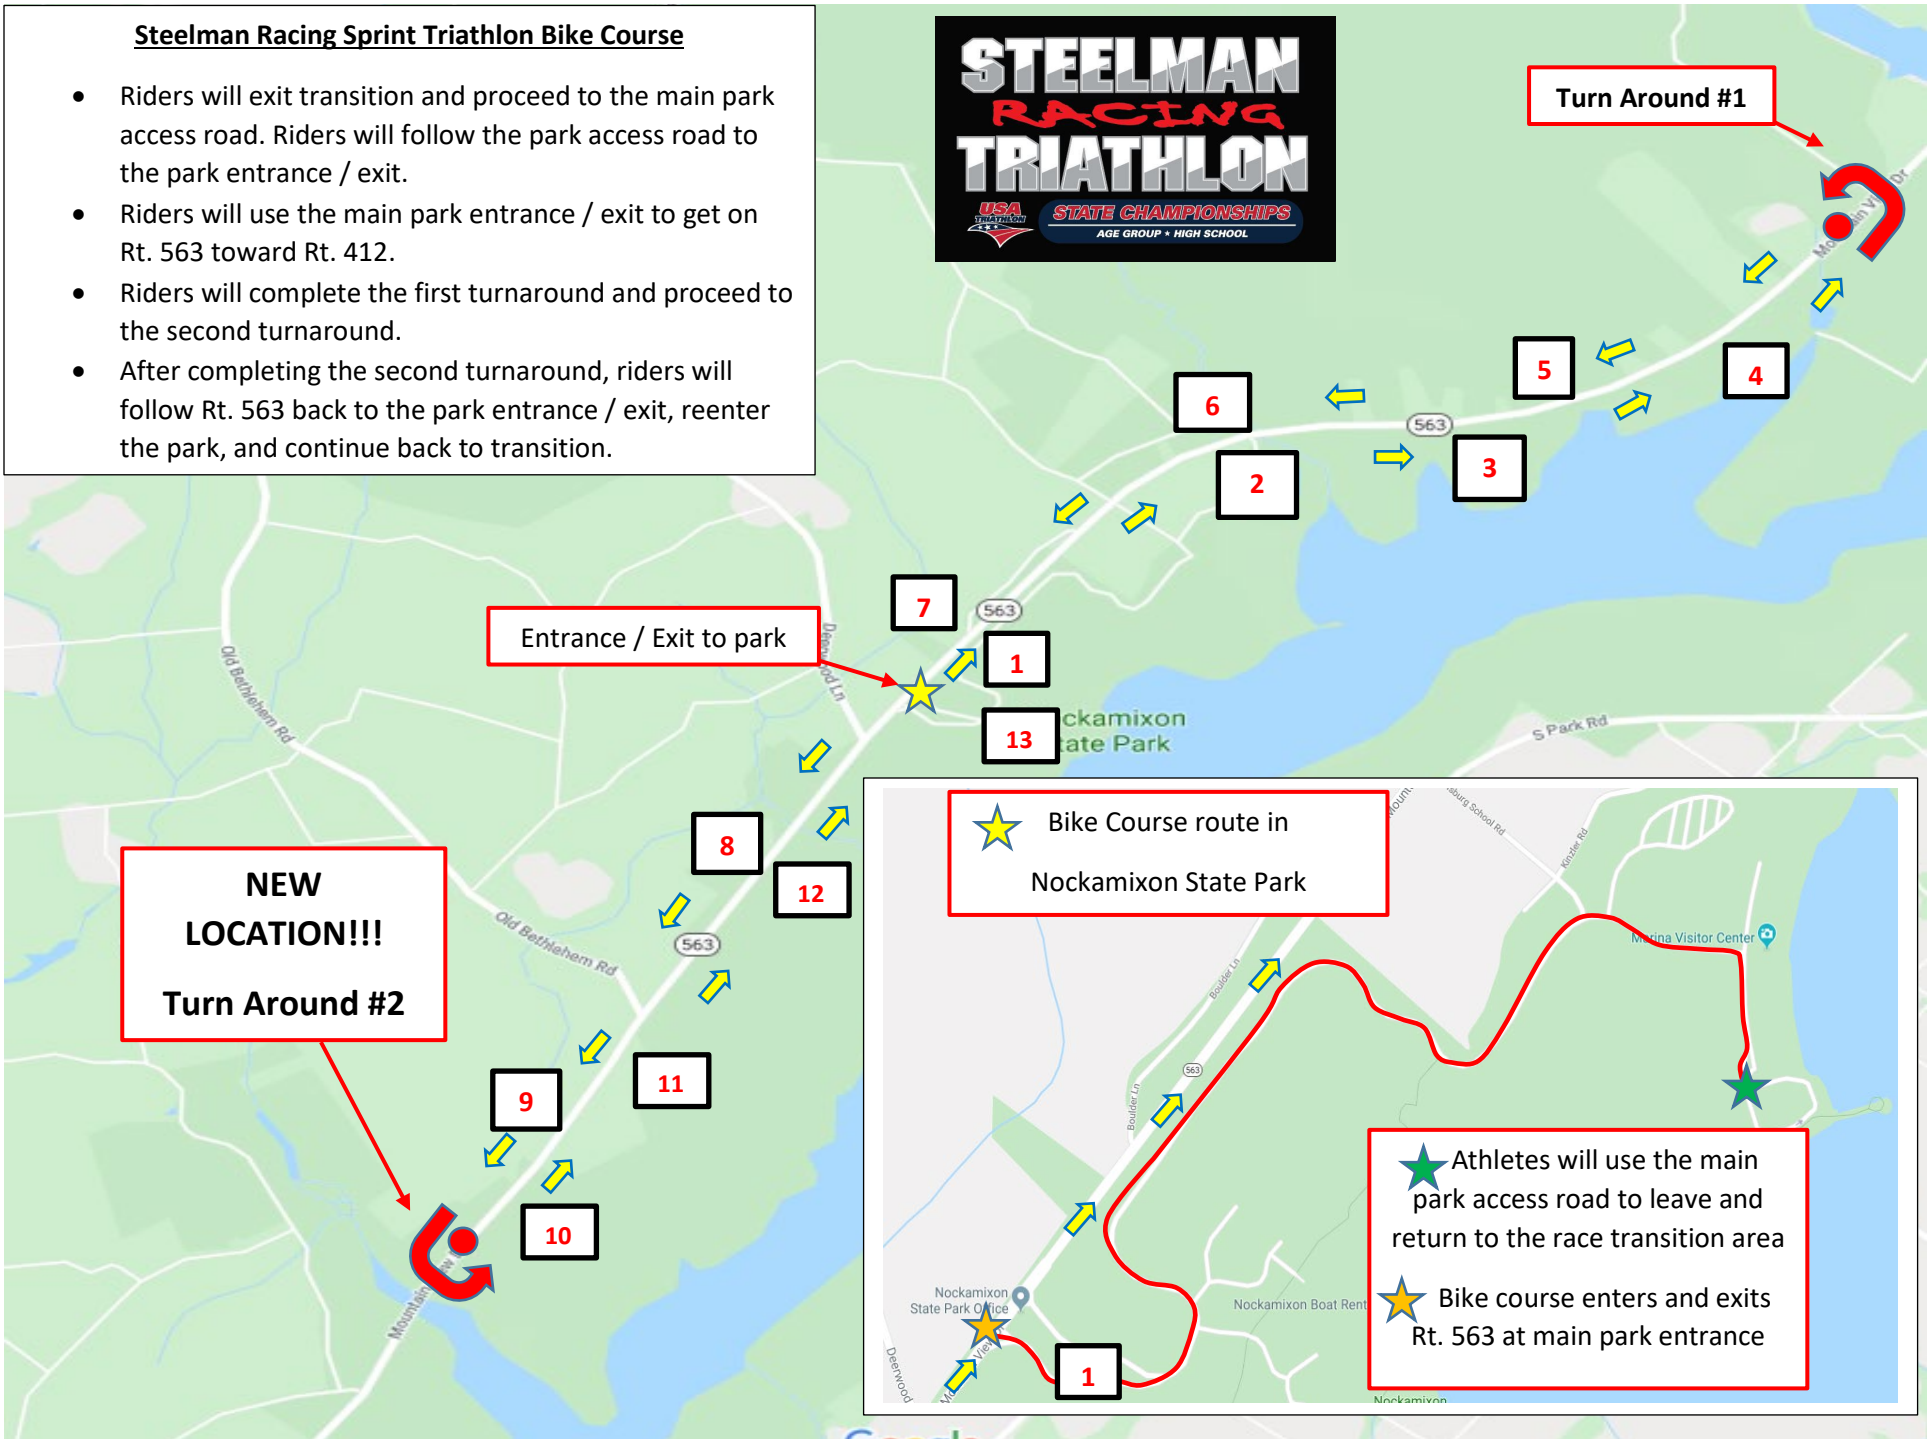

Steelman Racing Sprint Triathlon Bike Course

- Riders will exit transition and proceed to the main park access road. Riders will follow the park access road to the park entrance / exit.
- Riders will use the main park entrance / exit to get on Rt. 563 toward Rt. 412.
- Riders will complete the first turnaround and proceed to the second turnaround.
- After completing the second turnaround, riders will follow Rt. 563 back to the park entrance / exit, reenter the park, and continue back to transition.

Turn Around #1

Entrance / Exit to park

NEW LOCATION!!!
Turn Around #2

★ Bike Course route in Nockamixon State Park

★ Athletes will use the main park access road to leave and return to the race transition area
★ Bike course enters and exits Rt. 563 at main park entrance