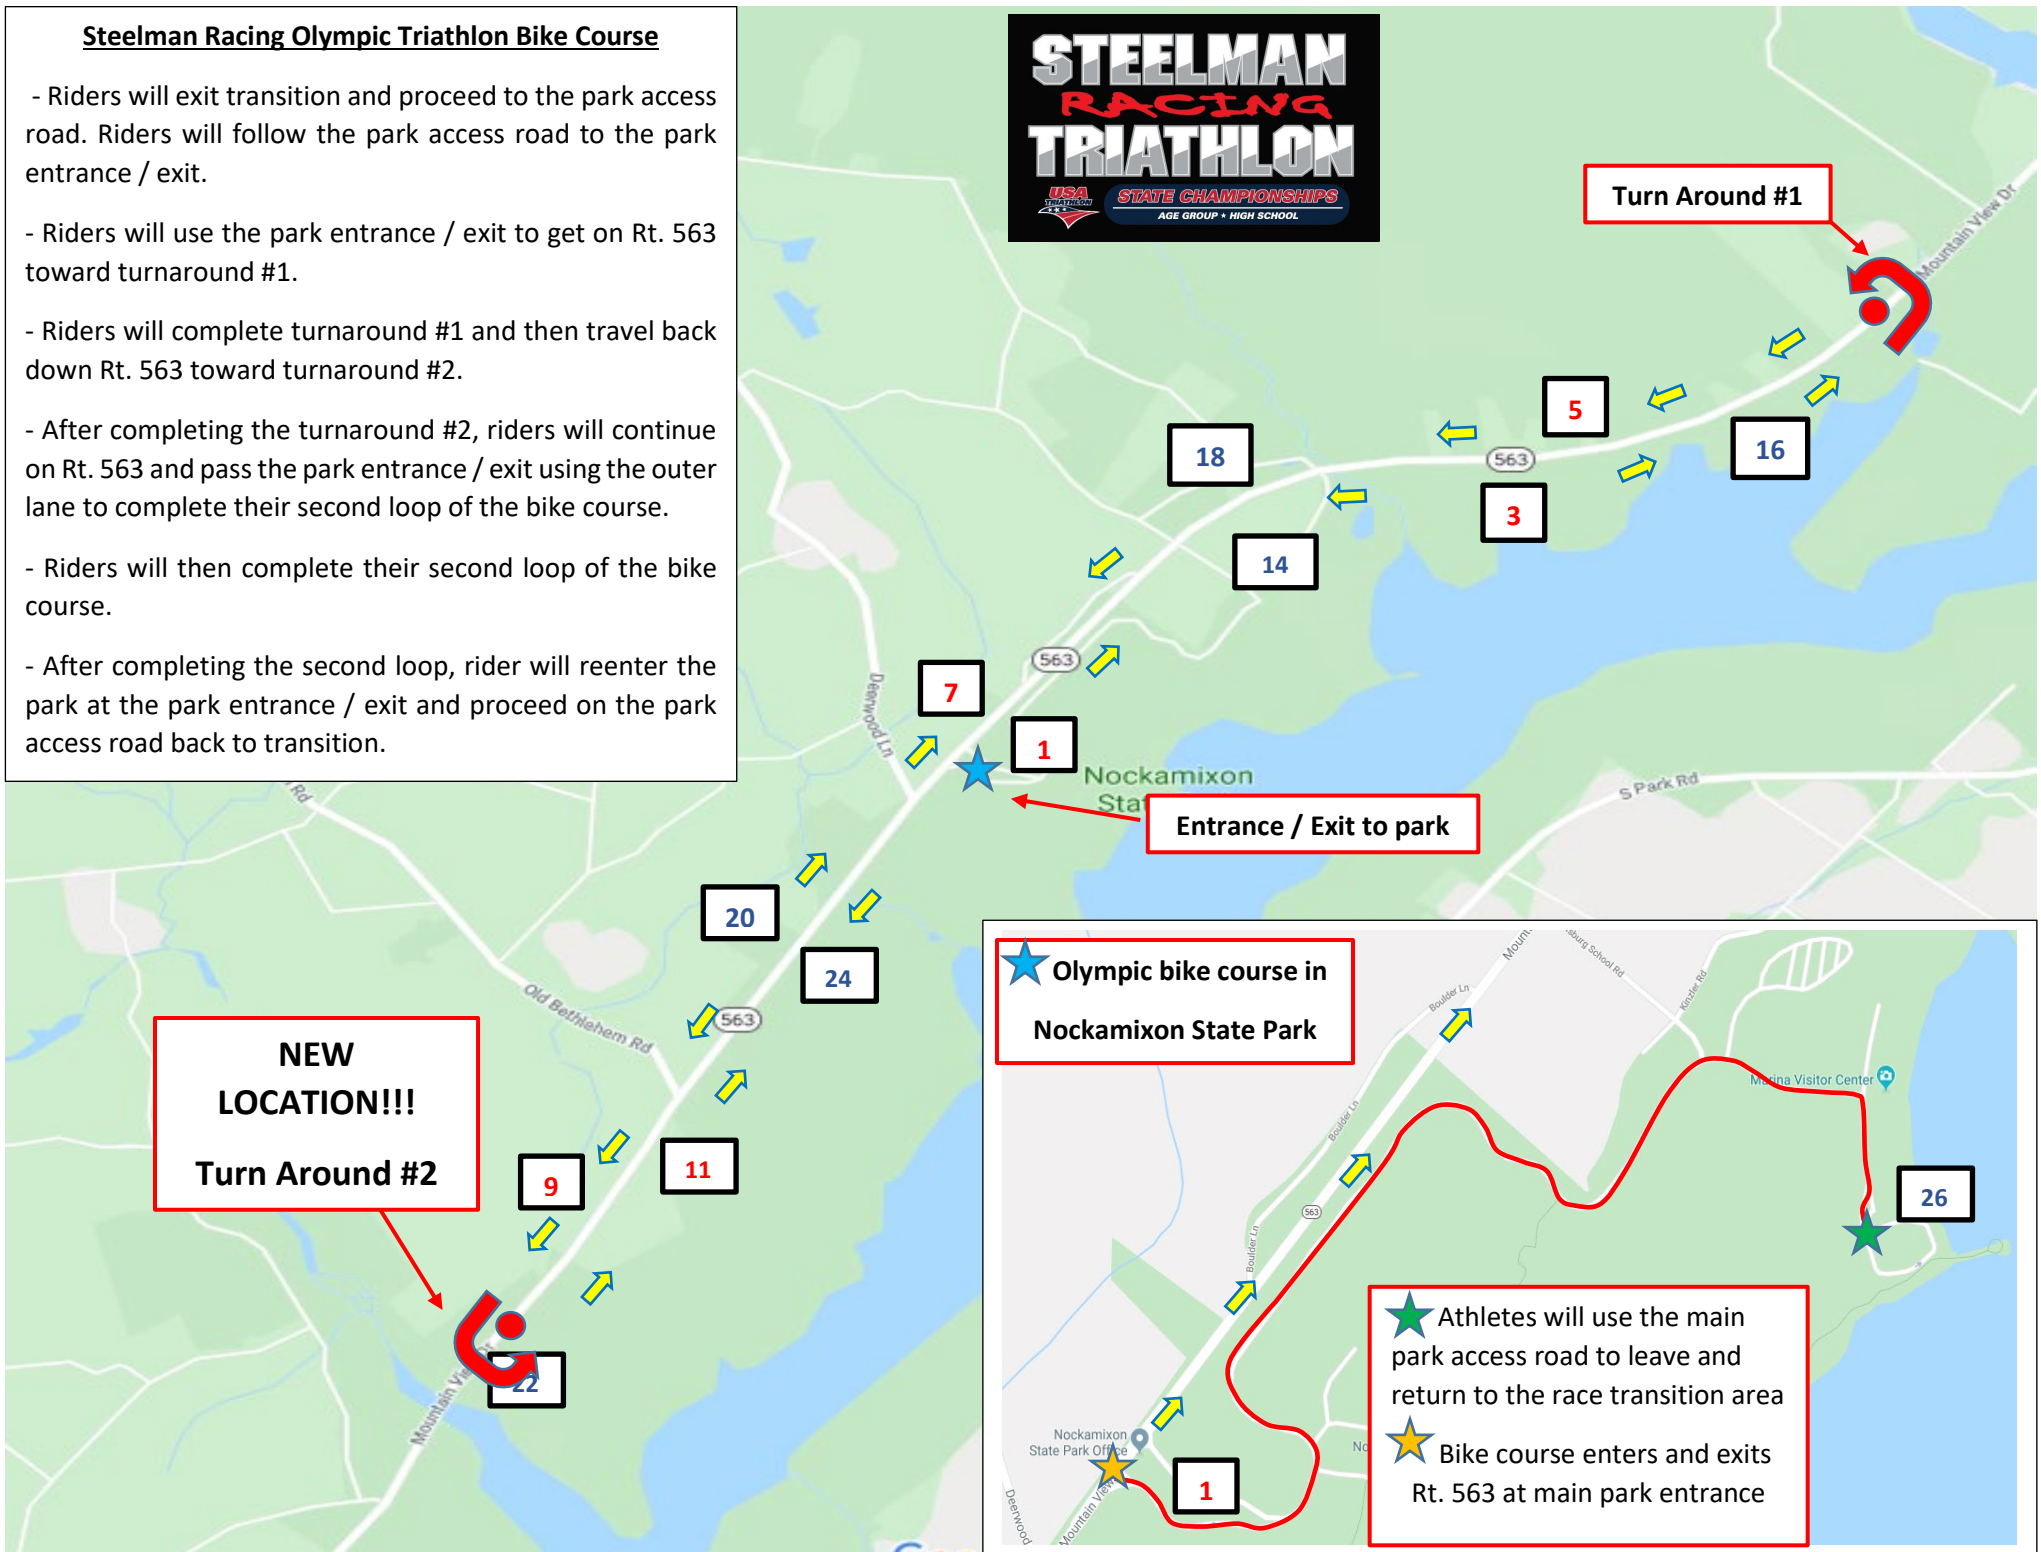

Steelman Racing Olympic Triathlon Bike Course

- Riders will exit transition and proceed to the park access road. Riders will follow the park access road to the park entrance / exit.
- Riders will use the park entrance / exit to get on Rt. 563 toward turnaround #1.
- Riders will complete turnaround #1 and then travel back down Rt. 563 toward turnaround #2.
- After completing the turnaround #2, riders will continue on Rt. 563 and pass the park entrance / exit using the outer lane to complete their second loop of the bike course.
- Riders will then complete their second loop of the bike course.
- After completing the second loop, rider will reenter the park at the park entrance / exit and proceed on the park access road back to transition.

★ Olympic bike course in Nockamixon State Park

★ Athletes will use the main park access road to leave and return to the race transition area
★ Bike course enters and exits Rt. 563 at main park entrance